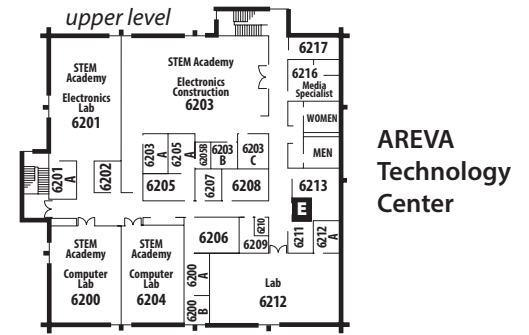

Campus Overview

Building	Room Nos.
Appomattox Bldg.	1000s
Amherst Hall	2000s
Bedford LRC	3000s
Campbell Hall	4000s
Merritt Hall	5000s
AREVA Tech.Ctr.	6000s
Seven Hills Cul. Ctr.	8000s

Amherst Hall

upper level

second floor Bedford Learning Resource Center first floor

Appomattox Building

lower level Campbell Hall

CVCC Campus Room Map

(Room_Maps.indd - revised 2016)

Plans not to scale