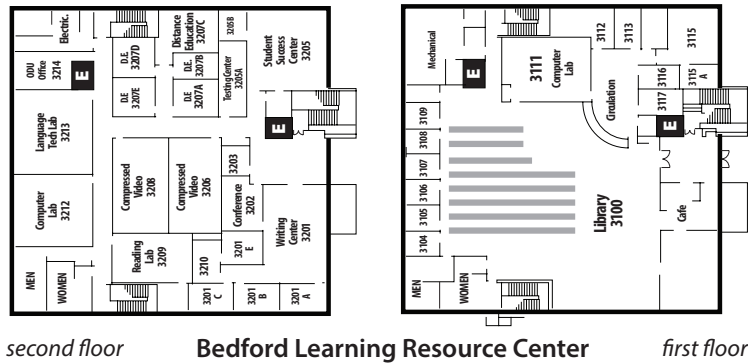

Campus Overview

Building	Room Nos.
Appomattox Bldg.	1000s
Amherst Hall	2000s
Bedford LRC	3000s
Campbell Hall	4000s
Merritt Hall	5000s
AREVA Tech.Ctr.	6000s
Seven Hills Cul. Ctr.	8000s

Amherst Hall

upper level

second floor Bedford Learning Resource Center first floor

Appomattox Building

lower level Campbell Hall

CVCC Campus Room Map

(Room_Maps.indd - revised 2016)

Plans not to scale