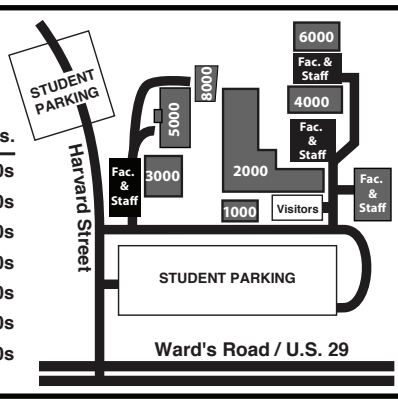

Campus Overview

Building	Room Nos.
Appomattox Bldg.	1000s
Amherst Hall	2000s
Bedford LRC	3000s
Campbell Hall	4000s
Merritt Hall	5000s
AREVA Tech.Ctr.	6000s
Seven Hills Cul. Ctr.	8000s

Amherst Hall

upper level

second floor Bedford Learning Resource Center first floor

Appomattox Building

lower level Campbell Hall

CVCC Campus Room Map

(Room_Maps.indd - revised 2016)

Plans not to scale