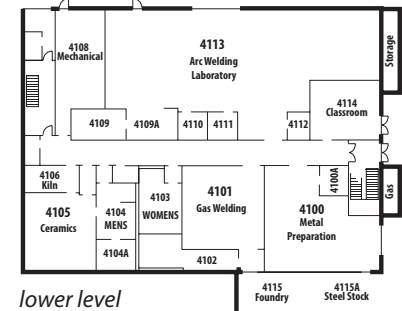

Campus Overview

Building	Room Nos.
Appomattox Bldg.	1000s
Amherst Hall	2000s
Bedford LRC	3000s
Campbell Hall	4000s
Merritt Hall	5000s
AREVA Tech.Ctr.	6000s
Seven Hills Cul. Ctr.	8000s

Amherst Hall

upper level

second floor Bedford Learning Resource Center first floor

Appomattox Building

lower level Campbell Hall

CVCC Campus Room Map

(Room_Maps.indd - revised 2016)

Plans not to scale