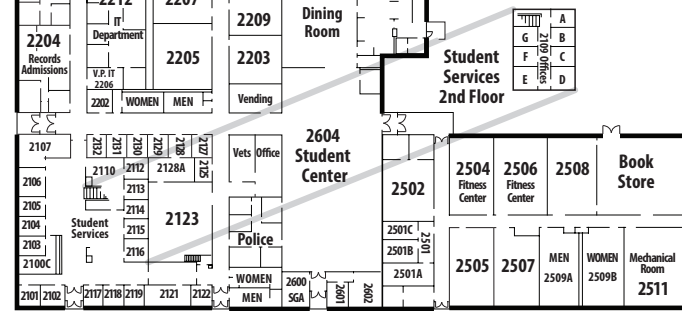

Campus Overview

Building	Room Nos.
Appomattox Bldg.	1000s
Amherst Hall	2000s
Bedford LRC	3000s
Campbell Hall	4000s
Merritt Hall	5000s
AREVA Tech.Ctr.	6000s
Seven Hills Cul. Ctr.	8000s

Amherst Hall

upper level

second floor Bedford Learning Resource Center first floor

Appomattox Building

lower level Campbell Hall

CVCC Campus Room Map

(Room_Maps.indd - revised 2016)

Plans not to scale