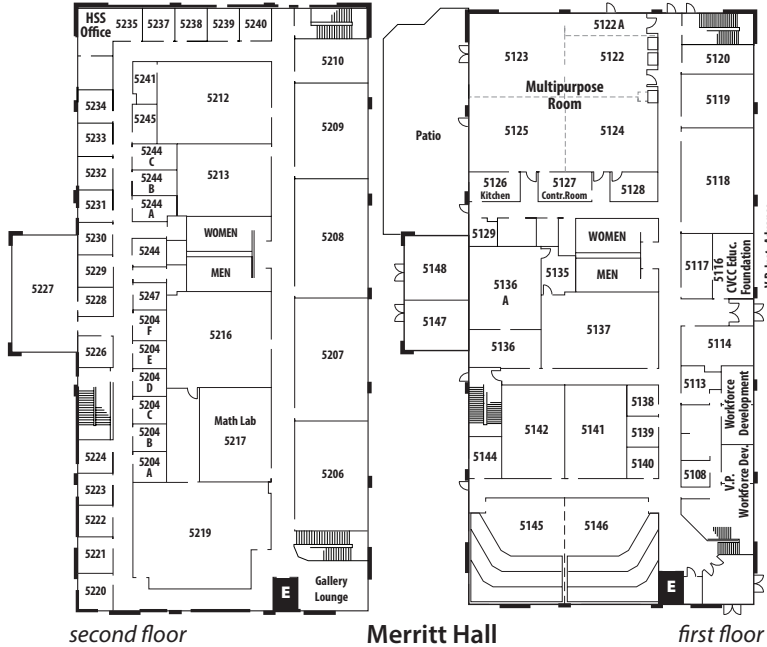

Campus Overview

Building	Room Nos.
Appomattox Bldg.	1000s
Amherst Hall	2000s
Bedford LRC	3000s
Campbell Hall	4000s
Merritt Hall	5000s
AREVA Tech.Ctr.	6000s
Seven Hills Cul. Ctr.	8000s

Amherst Hall

upper level

second floor Bedford Learning Resource Center first floor

Appomattox Building

lower level Campbell Hall

CVCC Campus Room Map

(Room_Maps.indd - revised 2016)

Plans not to scale