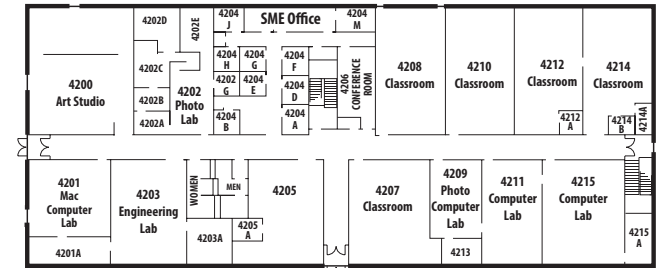

Campus Overview

Building	Room Nos.
Appomattox Bldg.	1000s
Amherst Hall	2000s
Bedford LRC	3000s
Campbell Hall	4000s
Merritt Hall	5000s
AREVA Tech.Ctr.	6000s
Seven Hills Cul. Ctr.	8000s

Amherst Hall

upper level

second floor Bedford Learning Resource Center first floor

Appomattox Building

lower level Campbell Hall

CVCC Campus Room Map

(Room_Maps.indd - revised 2016)

Plans not to scale