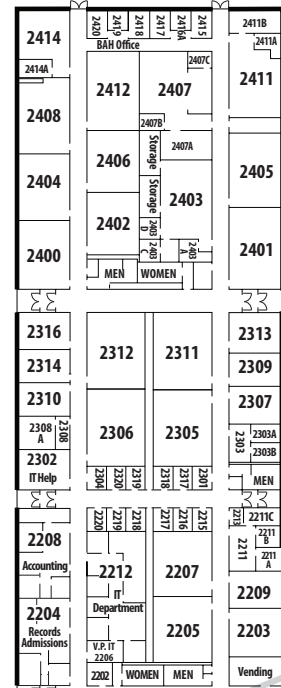

Campus Overview

Building	Room Nos.
Appomattox Bldg.	1000s
Amherst Hall	2000s
Bedford LRC	3000s
Campbell Hall	4000s
Merritt Hall	5000s
AREVA Tech.Ctr.	6000s
Seven Hills Cul. Ctr.	8000s

Amherst Hall

upper level

second floor Bedford Learning Resource Center first floor

Appomattox Building

lower level Campbell Hall

CVCC Campus Room Map

(Room_Maps.indd - revised 2016)

Plans not to scale