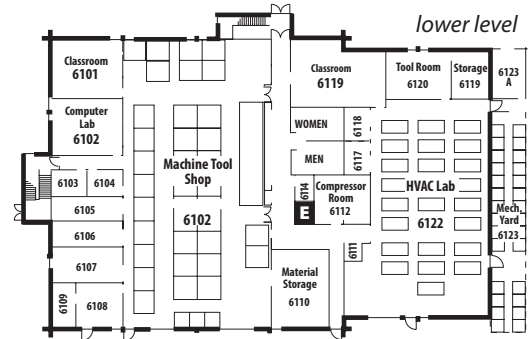

Campus Overview

Building	Room Nos.
Appomattox Bldg.	1000s
Amherst Hall	2000s
Bedford LRC	3000s
Campbell Hall	4000s
Merritt Hall	5000s
AREVA Tech.Ctr.	6000s
Seven Hills Cul. Ctr.	8000s

Amherst Hall

upper level

second floor Bedford Learning Resource Center first floor

Appomattox Building

lower level Campbell Hall

CVCC Campus Room Map

(Room_Maps.indd - revised 2016)

Plans not to scale